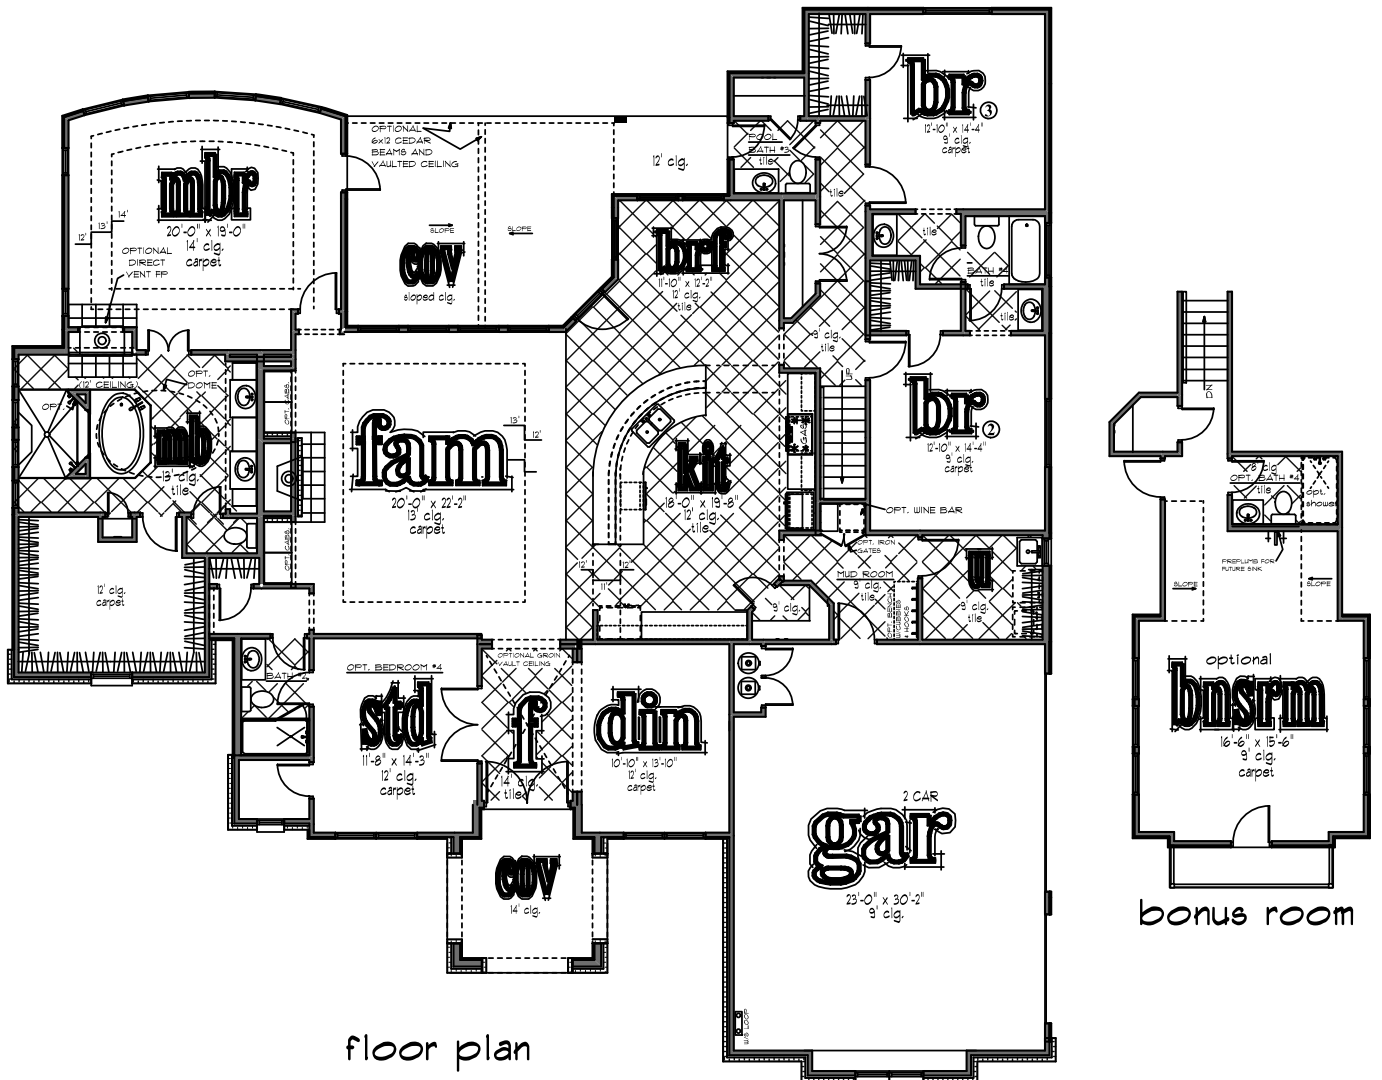

the crossfield

3719 sq. ft. living area

WHITESTONE
CUSTOM HOMES®

front

floor plan

Square footage and dimensions are approximate. Floorplans are the artist's concept and may vary. All features are subject to change without notice.